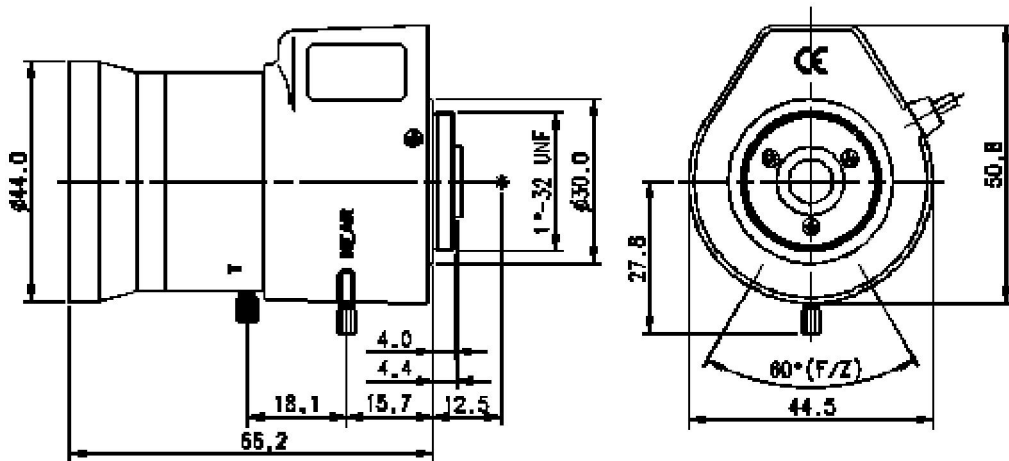

SCV55014DC

f = 5.0 ~ 50mm F1.4 ~ 360 VARIFOCAL

For 1/3" Format Camera

Model No.		SCV55014DC		Effective	Front	Ø37.7mm	
Focal Length		5.0 ~ 50mm		Lens Aperture	Rear	Ø10.0mm	
Max. Aperture Ratio		1 : 1.4 ~ 360		Back Focal Length		7.6 ~ 11.5mm	
Max. Image Format (H X V)		4.8 X 3.6		Flange Back Length		12.5mm	
Operation	Iris	Auto(F1.4 ~ 360)		Mount		CS (1"-32 UNF)	
	Focus	Manual		Dimensions (L X W X H)		66.2 X 44.5 X 50.8	
	Zoom	Manual		Weight		126g	
Object Size at 50cm (H X V)	5mm	1/3" 49.5 X 36.0cm		1/4" 36.0 X 26.6cm			
	50mm	5.0 X 3.8cm		3.8 X 2.8cm			
Angle of View	D	1/3"	65.7°~7.2°		1/4"	49.5°~5.4°	
	H		52.7°~5.7°			39.6°~4.3°	
	V		39.6°~4.3°			29.8°~3.2°	
Iris Coil	Drive	190Ω		Operating Voltage	Open	4.0V	
	Control	700Ω			Close	0.5V	
Operating Temperature		-10°C ~ +50°C					

Dimension

Unit : mm

Wiring Diagram

1	RED	CONTROL (-)
2	BLACK	CONTROL (+)
3	WHITE	DRIVE (+)
4	GREEN	DRIVE (-)