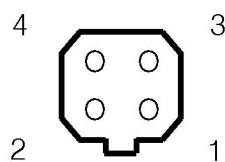

SCV55014DC

f = 5.0 ~ 50mm F1.4 ~ 360 VARIFOCAL

For 1/3" Format Camera

Model No.		SCV55014DC		Effective	Front	Ø37.7mm	
Focal Length		5.0 ~ 50mm		Lens Aperture	Rear	Ø10.0mm	
Max. Aperture Ratio		1 : 1.4 ~ 360		Back Focal Length		7.6 ~ 11.5mm	
Max. Image Format (H X V)		4.8 X 3.6		Flange Back Length		12.5mm	
Operation	Iris	Auto(F1.4 ~ 360)		Mount		CS (1"-32 UNF)	
	Focus	Manual		Dimensions (L X W X H)		66.2 X 44.5 X 50.8	
	Zoom	Manual		Weight		126g	
Object Size at 50cm (H X V)	5mm	1/3" 49.5 X 36.0cm		1/4" 36.0 X 26.6cm			
	50mm	5.0 X 3.8cm		3.8 X 2.8cm			
Angle of View	D	1/3"	65.7°~7.2°		1/4"	49.5°~5.4°	
	H		52.7°~5.7°			39.6°~4.3°	
	V		39.6°~4.3°			29.8°~3.2°	
Iris Coil	Drive	190Ω		Operating Voltage	Open	4.0V	
	Control	700Ω			Close	0.5V	
Operating Temperature		-10°C ~ +50°C					

Dimension

Unit : mm

Wiring Diagram

1	RED	CONTROL (-)
2	BLACK	CONTROL (+)
3	WHITE	DRIVE (+)
4	GREEN	DRIVE (-)