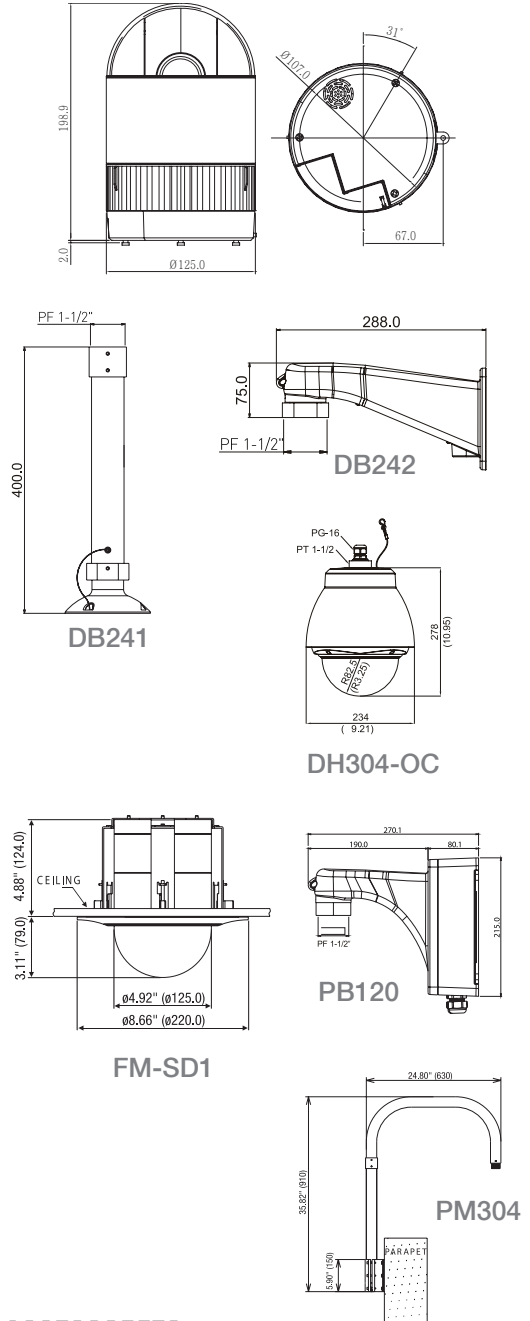

System Requirements for ATVision IP Remote Management Software:
Operating System: Microsoft® Windows® XP Professional, Windows Vista™ Enterprise/Ultimate, Windows 7 Professional/Enterprise/Ultimate (Windows 7 recommended)
CPU: Intel® Core™2 Quad processors or higher (Core™ i7 processor recommended)
RAM: Minimum 1 GB (4 GB or more recommended)

DIMENSIONS

ACCESSORIES

- DH304-OC Outdoor Speed dome housing, IP66, Heater & Blower Clear Bubble with Sun-shield
- DB241 Ceiling mount bracket for DH304
- DB242 Wall mount bracket for DH304
- PB120 Power box 120VAC input 24VAC output, includes wall mount
- FM-SD1 Flush ceiling mount
- PM304 Parapet and roof top mount