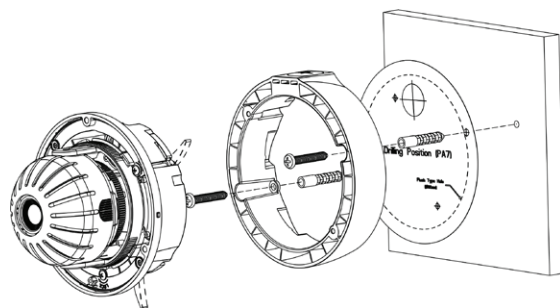

DIMENSIONS

ACCESSORIES

- BTCG6 Tinted Bubble
- DB243W Wall Mount
- PDA7W Indoor Pendant Mount

Powered by
PIXIM[®]
SEAWOLF

Mounting hole sized for 3/4" conduit connector

PDA7W

DB243W

Advanced Technology Video | 850 Freeport Pkwy., Ste.100, Coppell, TX 75019
Toll Free 888.288.7644 | Main 972.459-8645 | Fax 972.459.8661