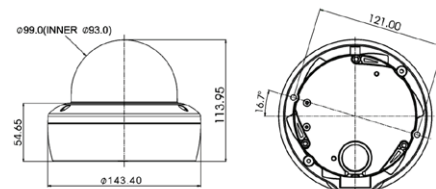

DIMENSIONS